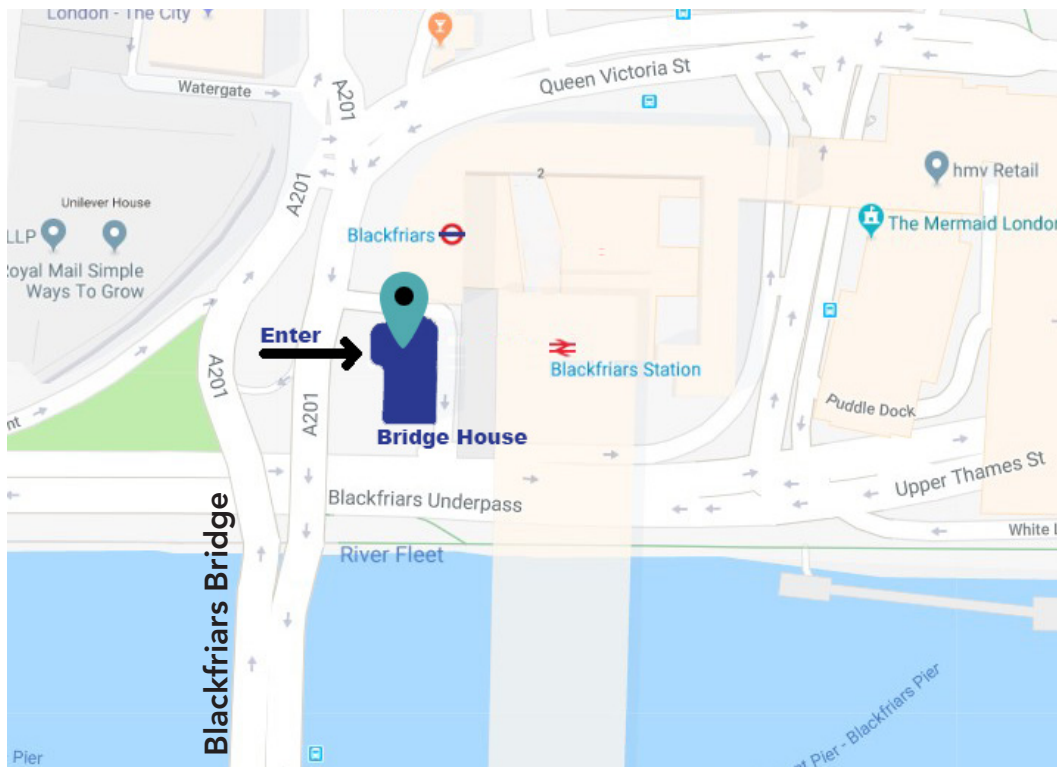

## London Lighting Design Office

Luxonic  
Bridge House  
181 Queen Victoria Street  
London  
EC4V 4EG

Tel: 020 3955 5250

Latitude 51.511366, Longitude -0.103853

Nearest Tube Station: Blackfriars

Nearest Rail Station: Blackfriars Station

Queen Victoria Street ← → Blackfriars Bridge