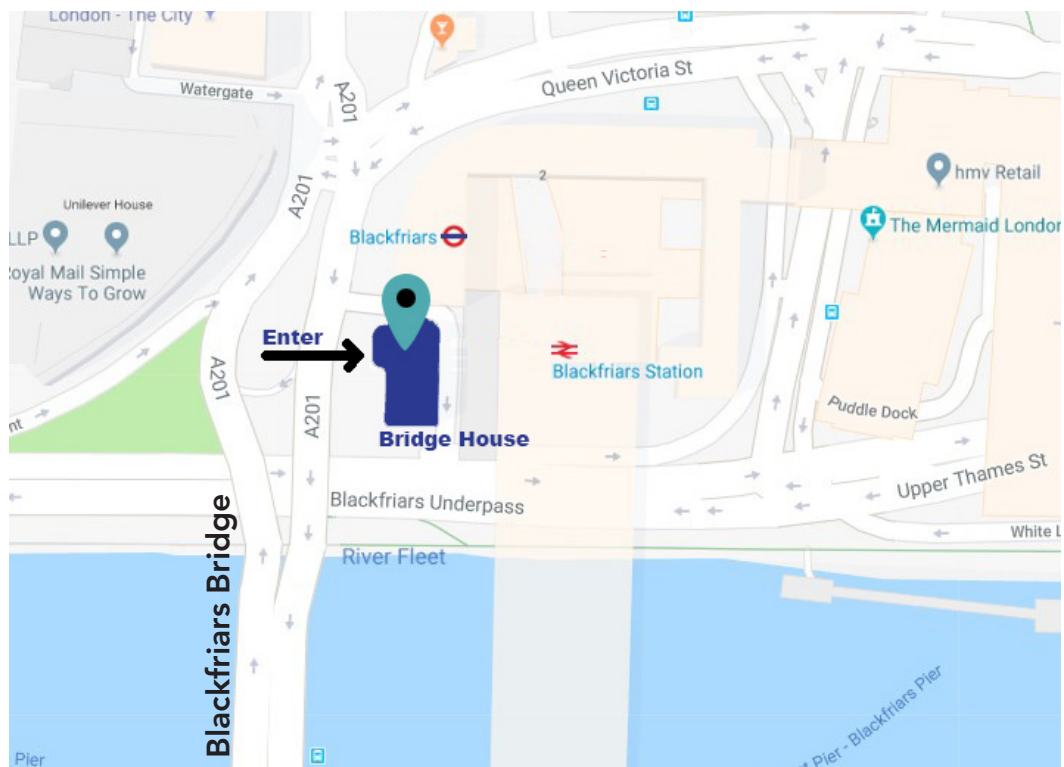

London Lighting Design Office

Luxonic
Bridge House
181 Queen Victoria Street
London
EC4V 4EG

Tel: 020 3955 5250

Latitude 51.511366, Longitude -0.103853

Nearest Tube Station: Blackfriars

Nearest Rail Station: Blackfriars Station

Queen Victoria Street ← → Blackfriars Bridge